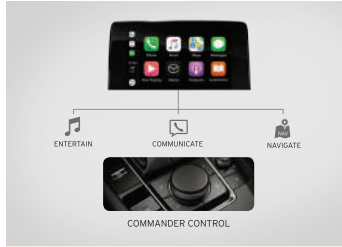

MAZDA CONNECT

MAZDA CONNECT makes staying informed and entertained effortless. Explore the possibilities, including audio, hands-free telephone, the available navigation system, and so much more. Everything is easily controlled using the convenient multifunction Commander control, and viewable on the full-color display. You can even do the impossible: please the whole family, because passengers in the second row can charge and enjoy their own electronic devices using the available dual USB charging ports.